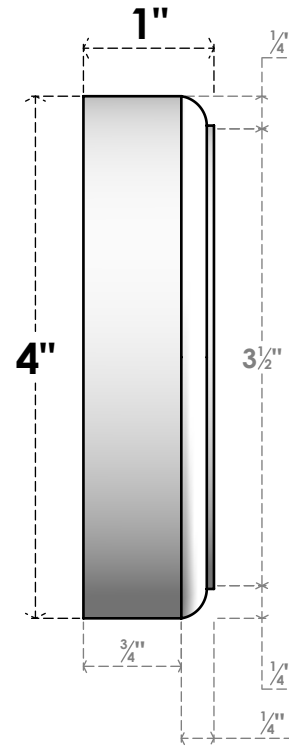

ROSP040X040X100GRY08

4"W X 4"H X 1"P STANDARD GRAYSON STAR ROSETTE WITH ROUNDED EDGE, ARCHITECTURAL GRADE PVC

FRONT

SIDE

EKENA MILLWORK
2300 WEST MAIN ST.
CLARKSVILLE, TX 75426
TOLL FREE: 866-607-0453
WWW.EKENAMILLWORK.COM

NOTES

1. INSTALLATION TO BE COMPLETED IN ACCORDANCE WITH MANUFACTURER'S SPECIFICATIONS.
2. DRAWING MAY NOT BE TO SCALE
3. THIS DRAWING IS INTENDED FOR DESIGN AND PLANNING PURPOSES ONLY.
4. ALL INFORMATION CONTAINED HEREIN WAS CURRENT AT THE TIME OF DEVELOPMENT BUT MUST BE REVIEWED AND APPROVED BY THE PRODUCT MANUFACTURER TO BE CONSIDERED ACCURATE.
5. ARCHITECTURAL GRADE PVC PRODUCTS ARE MADE FROM EXPANDED CELLULAR PVC AND COME NATURALLY WHITE BUT MAY BE PAINTED