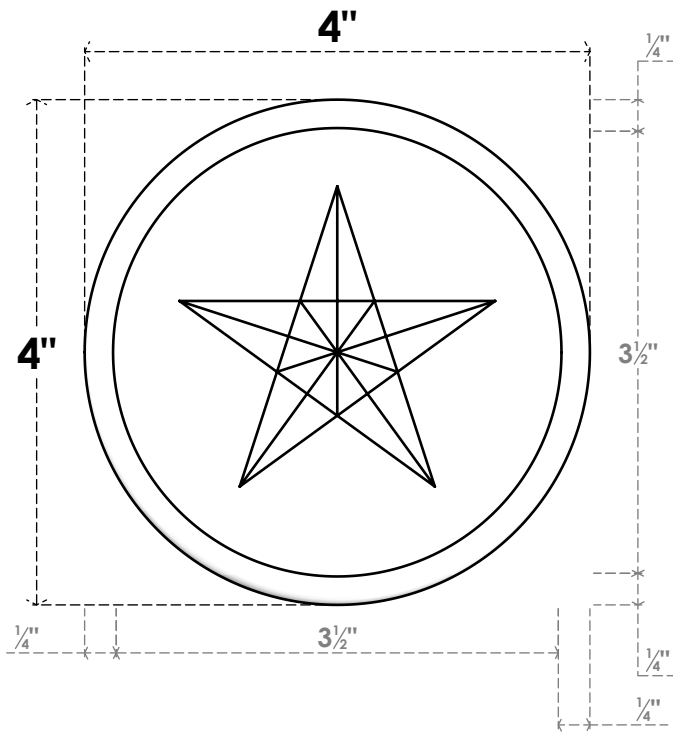

ROSP040X040X100GRY08

4"W X 4"H X 1"P STANDARD GRAYSON STAR ROSETTE WITH ROUNDED EDGE, ARCHITECTURAL GRADE PVC

FRONT

SIDE

EKENA MILLWORK
2300 WEST MAIN ST.
CLARKSVILLE, TX 75426
TOLL FREE: 866-607-0453
WWW.EKENAMILLWORK.COM